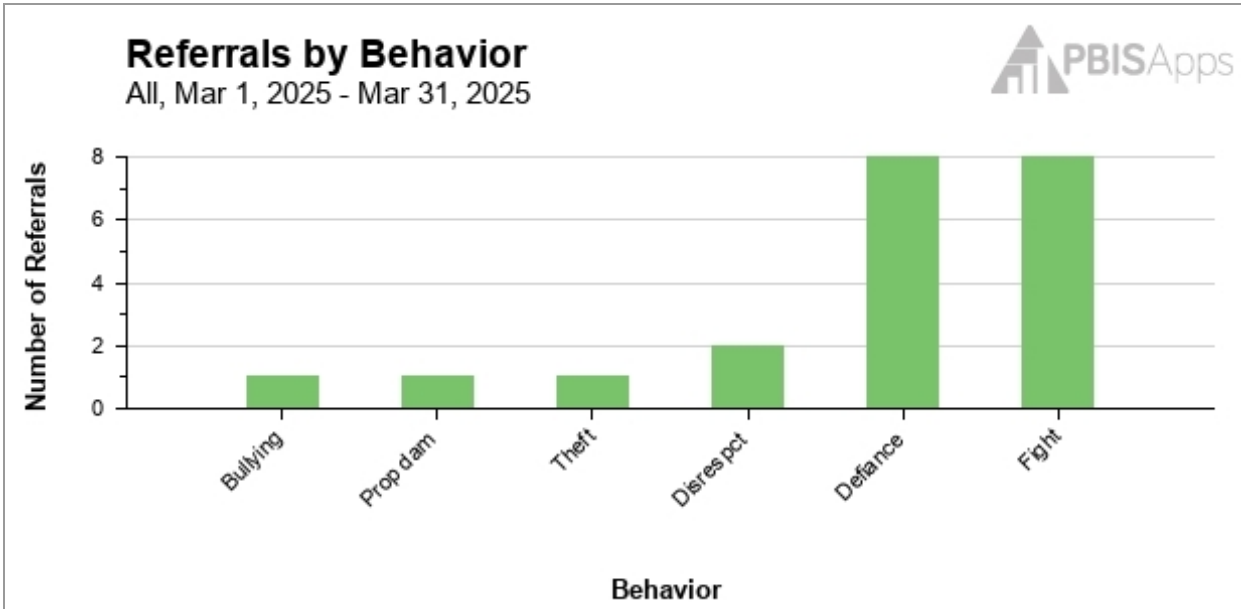

Referrals By Behavior
3/1/25 - 3/31/25

-
-
-
-

Outcome: All Referrals
Sort Order: Frequency
Show Values on the Graph: No
Only Show Behaviors With Data: Yes

Data Table			
Behavior	Frequency	Proportion	Additional Frequency
Bullying	1	4.76%	0
Property Damage/Vandalism	1	4.76%	0
Theft	1	4.76%	0
Disrespect	2	9.52%	0
Defiance/Insubordination/Non-Compliance	8	38.10%	0
Fighting	8	38.10%	0
Totals:	21	100%	0